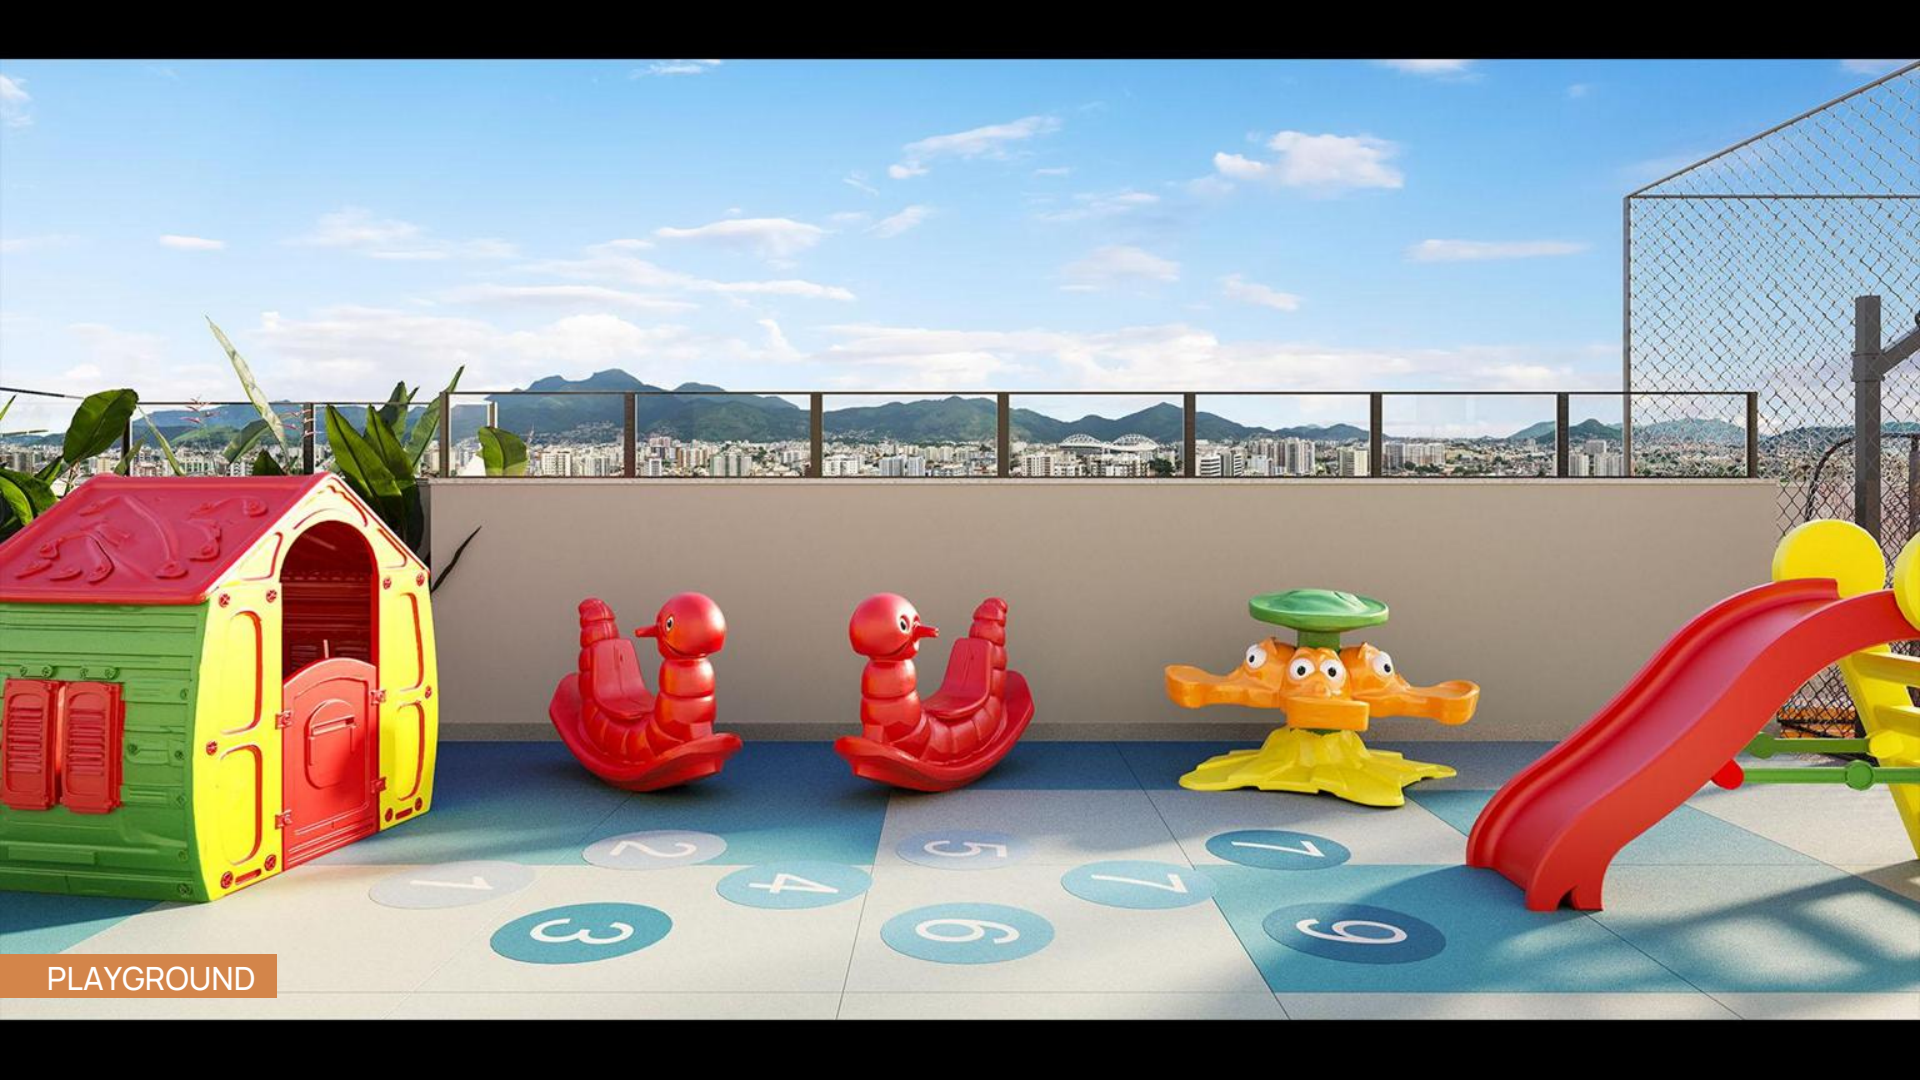

PLAYGROUND